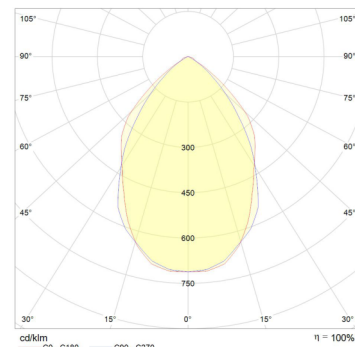

Light distribution curve: